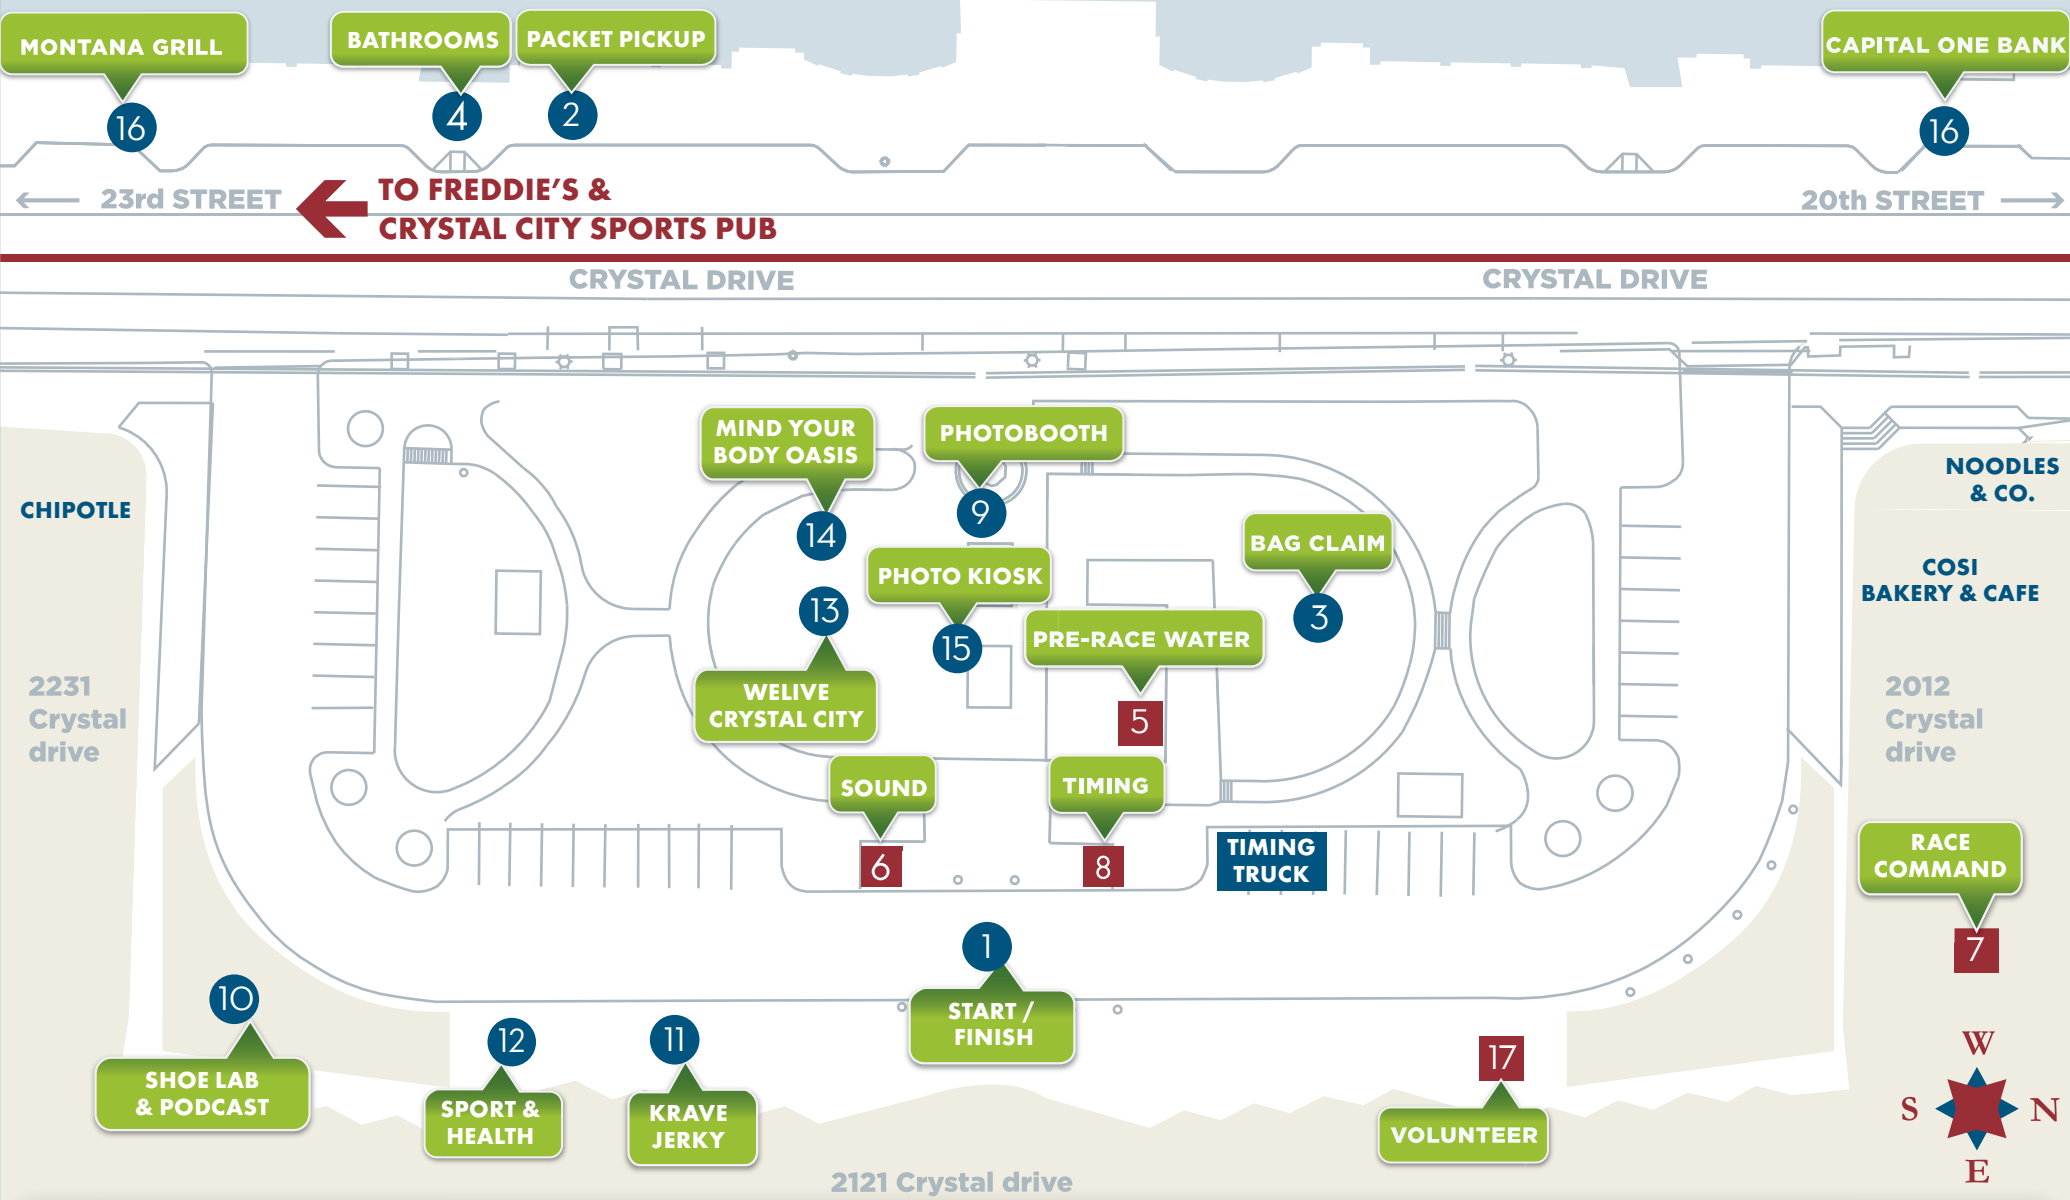

CRYSTAL CITY 5K FRIDAYS

■ TENT
■ BATHROOM

- 1. START / FINISH LINE
- 2. PACKET PICKUP (INSIDE MALL)
- 3. BAG DROP / CLAIM
- 4. BATHROOMS (INSIDE MALL)
- 5. PRE-RACEWATER
- 6. DJ / SOUND
- 7. RACE COMMAND

- 8. TIMING TENT
- 9. PHOTO BOOTH
- 10. SHOE LAB & PODCAST
- 11. KRAVE JERKY
- 12. SPORT & HEALTH
- 13. Welive CRYSTAL CITY
- 14. MIND YOUR BODY OASIS

- 15. ONO MONO MEDIA PHOTO KIOSK
- 16. 2100 CRYSTAL DR. PARKING GARAGE ENTRANCE
- 17. VOLUNTEER CHECKIN